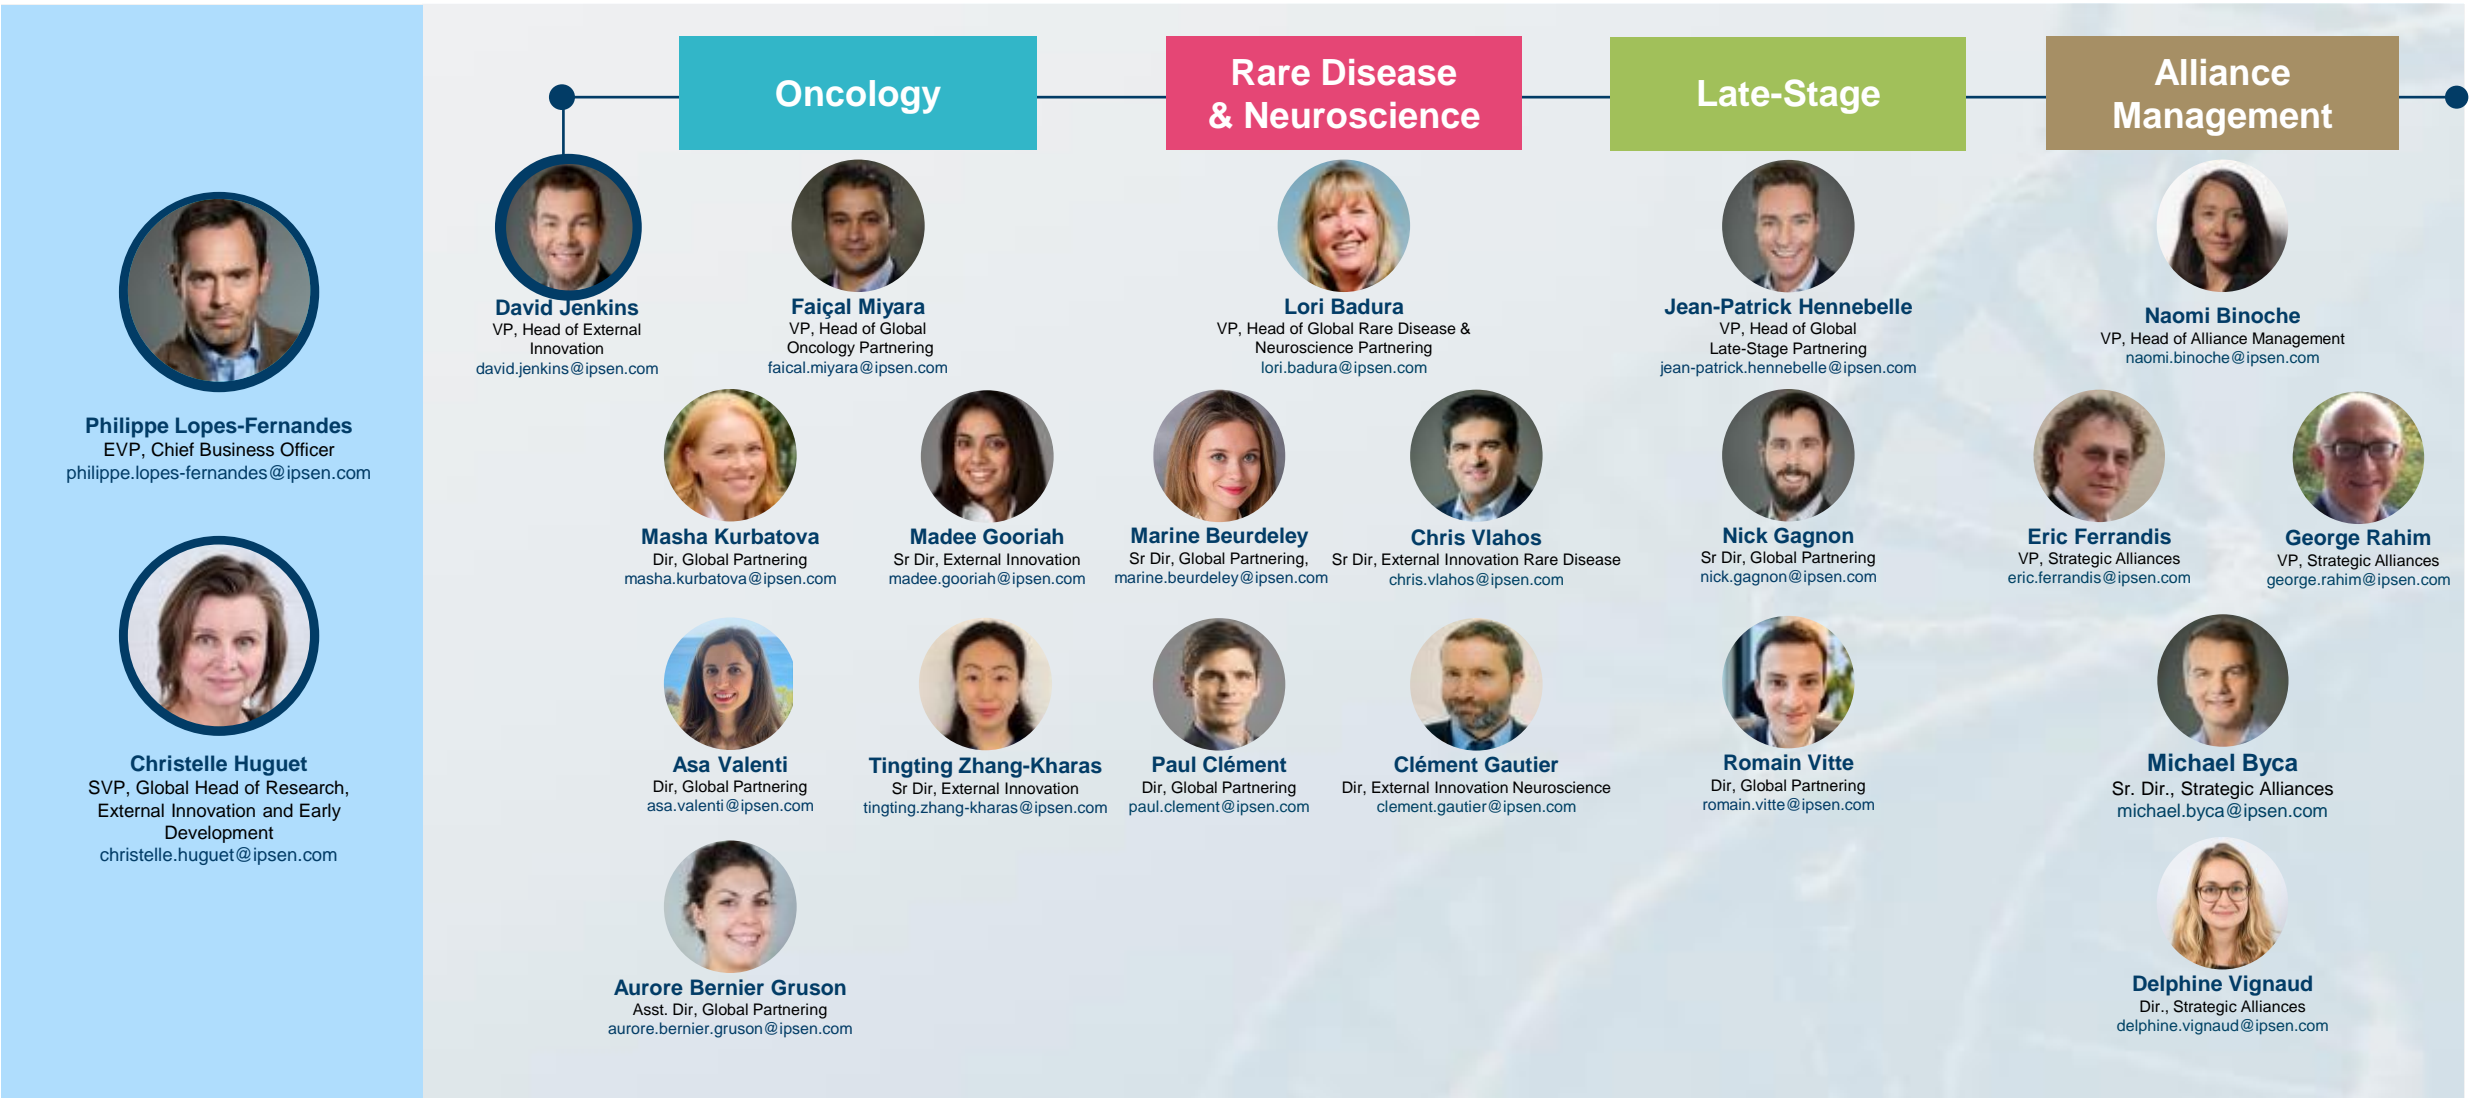

# Our Global Partnering & External Innovation Team

**Philippe Lopes-Fernandes**  
EVP, Chief Business Officer  
philippe.lopes-fernandes@ipsen.com

**Christelle Huguet**  
SVP, Global Head of Research, External Innovation and Early Development  
christelle.huguet@ipsen.com